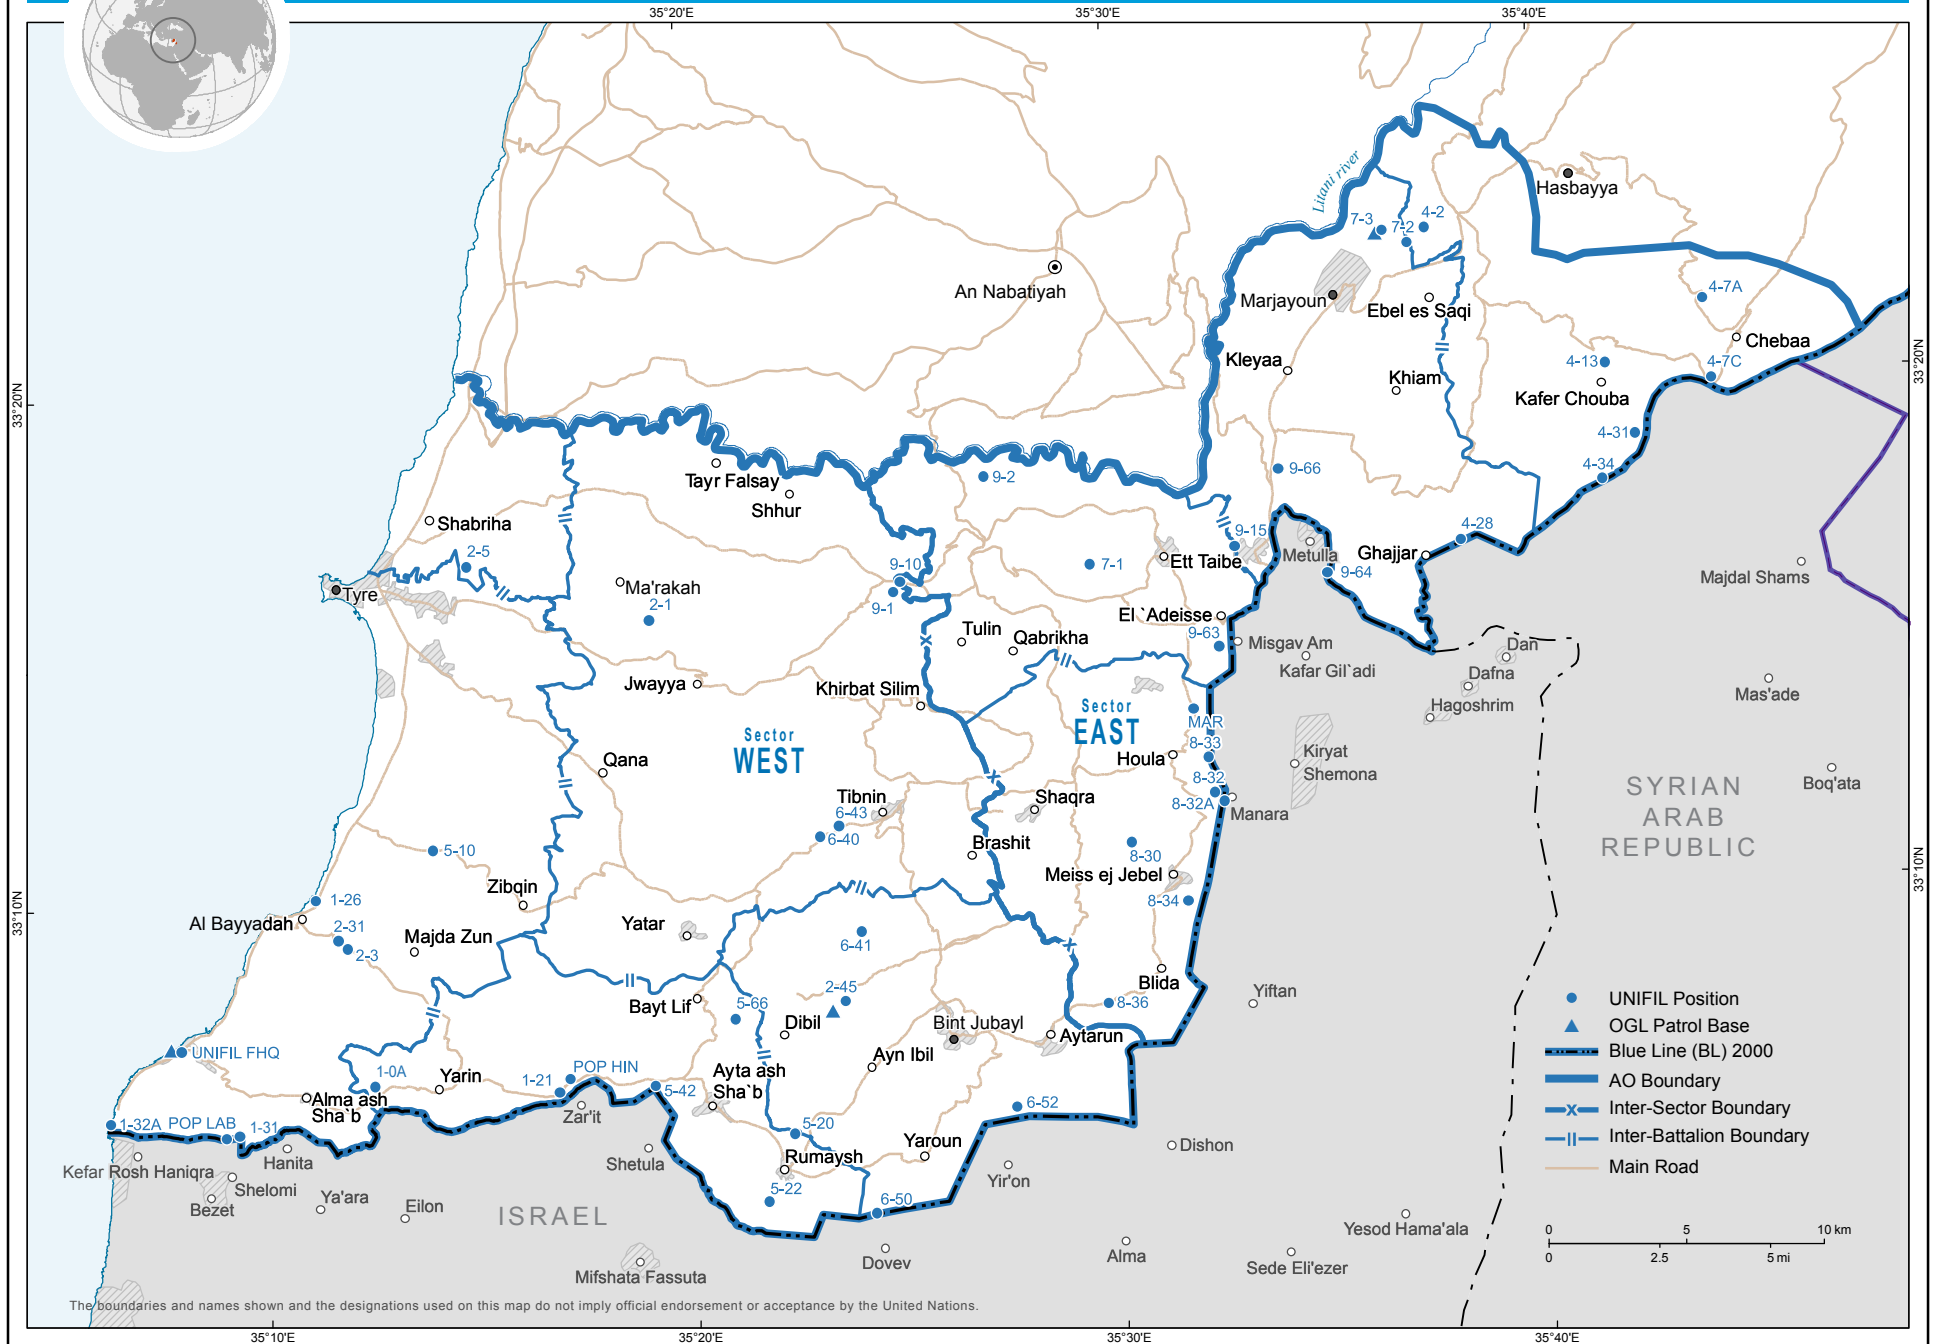

UNIFIL

- UNIFIL Position
- ▲ OGL Patrol Base
- Blue Line (BL) 2000
- AO Boundary
- - - Inter-Sector Boundary
- - - Inter-Battalion Boundary
- Main Road

The boundaries and names shown and the designations used on this map do not imply official endorsement or acceptance by the United Nations.